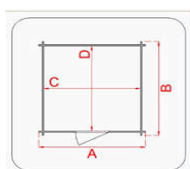

Porta sing. + fin.	62321	260 x 260	234 x 234	209	240	2.709,00	~~2.908,22~~	
Porta sing. + fin.	62322	320 x 260	294 x 234	209	256	2.946,00	~~3.358,48~~