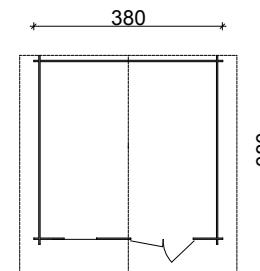

CASSETTA FLOWER PROFESSIONAL PD+F COLOR LARICE

cod. 62324/10
base 380x380 cm

~~€ 3.310,00~~
€ 2.489,00

IVA inclusa
Trasporto e Montaggio Esclusi

Robusta casetta da giardino fornita in perlina sfusa d'abete naturale ad incastro spessore 28 mm, comprende pavimento con listelli di fondazione impregnati in autoclave, copertura con guaina ardesiata verde e listelli ferma guaina, finestra con anta battente e plexiglass a inglesina, porta doppia (dim. 124x h 180 cm) con finestra fissa in plexiglass a inglesina e serratura tipo Yale, ferramenta per l'assemblaggio. H max 256 cm, H min 209 cm. Disponibile anche nella versione tinteggiata noce e larice.